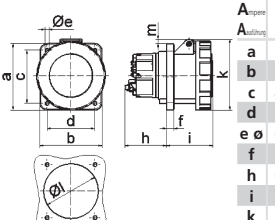

4 MB 267/55750

A_{спр}	63 QC	63 Schraube	125 Schraube	Подключение	A	P	B	Арт. №	Шт.
a	107,0	107,0	120,0	QUICKCONNECT	63	4	400	130131	5
b	100,0	100,0	120,0	QUICKCONNECT	63	5	400	130119	5
c	85,0	85,0	100,0	Винтовое	63	3	230	1396	5
d	77,0	77,0	100,0	Винтовое	63	4	400	13100	5
e	6,5	6,5	6,5	Винтовое	63	5	400	13104	5
f	12,0	12,0	21,0	Винтовое	63	5	400	13104	5
h	67,0	56,5	50,0	Винтовое	63	5	400	13104	5
i	76,0	76,0	117,0	Винтовое	125	3	230	13452	5
k	113,0	113,0	129,0	Винтовое	125	4	400	13447	5
l	88,0	88,0	104,0	Винтовое	125	4	400	13447	5
m	7,0	7,0	6,0	Винтовое	125	5	500	13451	5

Панельная розетка

- наклон 15°
- фланец 114 x 114 мм
- никелированные контакты
- Kontex контакт
- Клеммник
- Винтовые клеммы и Пилот-контакт , артикул с приставкой " -P"
- Степень защиты IP44