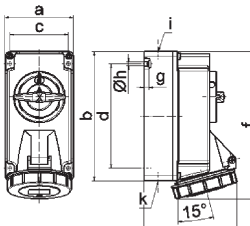

A	16	16	16
II_{max}	3	4	5
a	90,0	90,0	90,0
b	170,0	170,0	170,0
c	77,0	77,0	77,0
d	137,5	137,5	137,5
e	108,0	115,0	121,0
f	191,5	191,5	191,5
g	6,0	6,0	6,0
h Ø	5,5	5,5	5,5
i	M20	M20	M20
k	M20/25	M20/25	M20/25

A	P	B	Арт. №	Шт.
16	3	230	160048	1
16	4	400	160049	1
16	5	400	160052	1

Настенная розетка с механической блокировкой

- выключатель
- переключается в положение "0"
- двойная механическая блокировка
- никелированные контакты
- Степень защиты IP67