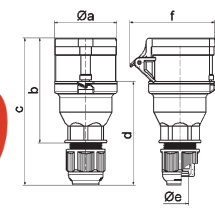

A_{контакт}	16 3	16 4	16 5	32 3	32 4	32 5	A	P	B	Арт. №	Штр.
a Ø	53,0	60,0	66,0	74,5	74,5	74,5	16	3	230	3126	10
b	100,5	112,5	113,5	133,5	133,5	134,5	16	4	400	3130	10
c	141,0	153,0	154,0	186,0	186,0	187,0	16	5	400	3136	10
d	97,5	104,5	105,5	127,5	127,5	128,5	32	3	230	3138	10
e Ø	18,0	18,0	18,0	23,0	23,0	23,0	32	4	400	3142	10
f	76,0	79,0	86,0	92,0	92,0	97,0	32	5	400	3148	10

Apr: 3148

3 MB 65

Розетка TE-Plus с разгрузкой натяжения кабеля

- Пружинные клеммы Квик-коннект
- Термостойкие держатели контактов
- Никелированные контакты
- специальная система разгрузки натяжения кабеля
- Kontex контакт
- Степень защиты IP67

QUICK CONNECT by Bals