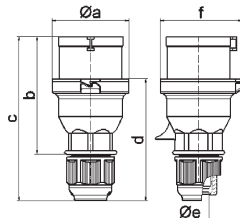

QUICK CONNECT by Bals

A _{контакт}	16 3	16 4	16 5	32 3	32 4	32 5	A	P	B	Арт. №	Штр.
a Ø	70,5	78,0	86,5	94,0	94,0	101,5	16	3	230	31240	10
b	161,0	161,0	168,0	196,0	196,0	200,0	16	4	400	31241	10
c	77,0	83,0	93,0	99,0	99,0	107,0	16	5	400	31243	10
d Ø	18,0	18,0	21,0	23,0	23,0	27,0	32	3	230	31244	10
							32	4	400	31245	10
							32	5	400	31247	10

QUICK CONNECT by Bals

Арт: 225

A	16	32
II _{max}	5	5
a Ø	66,0	74,5
b	103,0	121,5
c	142,0	174,5
d	105,5	128,5
e Ø	18,0	23,0
f	70,5	80,0

A	P	B	Арт. №	Шт.
16	5	400	225	10
32	5	400	227	10

Вилка фазоинвертор с разгрузкой натяжения кабеля