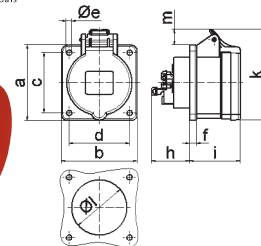

QUICK CONNECT by Bals

Apr: 11906

1 MB 7

A _{тип}	16	16	16	32	32	32	A	P	B	Art. №	шт.
П _{тип}	3	4	5	3	4	5					
a	64,0	75,0	75,0	83,0	83,0	83,0	16	3	230	11930	10
b	87,0	100,0	100,0	126,0	126,0	126,0	16	4	400	11907	10
c	117,0	129,0	131,0	155,0	155,0	155,0	16	5	400	11906	10
d	103,0	108,0	116,0	130,0	130,0	136,0	32	3	230	11949	10
e	51,0	59,0	59,0	68,0	68,0	68,0	32	4	400	11956	10
f	-	11,0	11,0	11,0	11,0	11,0	32	5	400	11962	10
h	4,1	5,1	5,1	5,5	5,5	5,5					
i	4,5	4,5	4,5	6,5	6,5	6,5					
k	40,0	-	-	80,0	80,0	80,0					
l	M20	M20	M20	M25	M25	M25					
m	für M20	für M20	für M20	2xM25	2xM25	2xM25					

Панельная розетка

- Розетка быстрого монтажа
- Пружинные клеммы Квик-Коннект
- Kontex контакт
- фланец 75 x 75 мм
- Степень защиты IP44

QUICK CONNECT by Bals

Apr: 132001

4 MB 263

A _{тип}	16	16	16	32	32	32	A	P	B	Art. №	шт.
П _{тип}	3	4	5	3	4	5					
a	75,0	75,0	75,0	75,0	75,0	75,0	16	3	230	13686	10
b	75,0	75,0	75,0	75,0	75,0	75,0	16	4	400	13693	10
c	60,0	60,0	60,0	60,0	60,0	60,0	16	5	400	132001	10
d	60,0	60,0	60,0	60,0	60,0	60,0	32	3	230	13703	10
e	5,5	5,5	5,5	5,5	5,5	5,5	32	4	400	13710	10
f	7,0	7,0	7,0	8,0	8,0	8,0	32	5	400	132002	10
h	35,5	35,5	35,5	50,0	50,0	50,0					
i	50,0	50,0	51,0	60,0	60,0	60,0					
k	74,0	84,0	91,0	94,0	94,0	102,0					
l	45,0	45,0	55,0	60,0	60,0	60,0					
m	8,0	12,0	16,0	17,0	17,0	22,0					