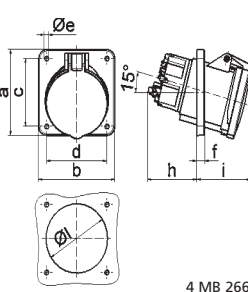

A_{спр}	63 QC	63 Schraube	Подключение	A	P	B	Арт. №	Шт.
a	114,0	114,0	QUICKCONNECT	63	4	400	120321	5
b	114,0	114,0	QUICKCONNECT	63	5	400	120306	5
c	90,0	90,0	Винтовое	63	3	230	12135	5
d	90,0	90,0	Винтовое	63	4	400	1201	5
e	6,5	6,5	Винтовое	63	5	400	1202	5
f	12,0	12,0						
h	74,0	65,0						
i	81,0	81,0						
l	92,0	92,0						

Anbausteckdose

- наклон 15°
- фланец 100 x 92 мм (для 63A)
- фланец 114 x 114 мм (для 125A)
- никелированные контакты
- Kontex контакт
- Клеммник
- Винтовые клеммы и Пилот-контакт , артикул с приставкой " -P"
- Степень защиты IP67