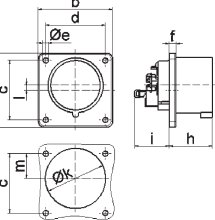

QUICK CONNECT by Bals

A _{контакт}	16 3	16 4	16 5	32 3	32 4	32 5	A	P	B	Арт. №	Штр.
a Ø	70,0	78,0	86,0	94,0	94,0	101,0	16	3	230	21238	10
b	95,0	95,0	97,0	118,0	118,0	117,0	16	4	400	21349	10
c	145,0	145,0	152,0	178,0	178,0	181,0	16	5	400	21239	10
d	111,0	111,0	119,0	136,0	136,0	138,5	32	3	230	21240	10
e Ø	18,0	18,0	21,0	23,0	23,0	27,0	32	4	400	21351	10
							32	5	400	21241	10

Apr: 21241

2 MB 94

Настенная вилка быстрого монтажа

- Пружинные клеммы Квик-Коннект
- Кабельный ввод в верхней (открытый) и один в нижней части (закрытый)
- Степень защиты IP44

QUICK CONNECT by Bals

A _{контакт}	16 3	16 4	16 5	32 3	32 4	32 5	A	P	B	Арт. №	Штр.
a	59,5	72,4	72,4	79,1	79,1	79,1	16	3	230	24423	10
b	90,0	90,0	90,0	92,0	92,0	92,0	16	4	400	24392	10
c	120,0	120,0	122,0	134,0	134,0	134,0	16	5	400	242001	10
d	72,0	84,0	84,0	89,0	89,0	89,0	32	3	230	24402	10
e	62,0	77,0	77,0	84,0	84,0	84,0	32	4	400	24405	10
f	33,5	33,5	33,5	30,0	30,0	30,0	32	5	400	242002	10
h	9,0	9,0	9,0	9,0	9,0	9,0					
i	5,5	5,5	5,5	5,5	5,5	5,5					
k	8,0	9,0	9,0	9,0	9,0	9,0					
l	21,0	21,0	21,0	21,0	21,0	21,0					
m	72,0	87,0	87,0	94,0	94,0	94,0					
n	M20	M25	M25	M25	M25	M25					

Apr: 242001

5 MB 44

Вилка панельная с пружинными клеммами

- Пружинные клеммы Квик-Коннект
- Фланец 75 x75 мм
- Степень защиты IP44

QUICK CONNECT by Bals

A _{контакт}	16 3	16 4	16 5	32 3	32 4	32 5	A	P	B	Арт. №	Штр.
a	75,0	75,0	75,0	75,0	75,0	75,0	16	3	230	28111	10
b	75,0	75,0	75,0	75,0	75,0	75,0	16	4	400	28112	10
c	60,0	60,0	60,0	60,0	60,0	60,0	16	5	400	282001	10
d	60,0	60,0	60,0	60,0	60,0	60,0	32	3	230	28010	10
e Ø	5,5	5,5	5,5	5,5	5,5	5,5	32	4	400	28012	10
f	7,0	7,0	7,0	7,0	7,0	7,0	32	5	400	282002	10
h	43,0	43,0	43,0	53,0	53,0	53,0					
i	39,0	39,0	39,0	50,0	50,0	50,0					
k Ø	42,0	48,0	61,0	57,0	57,0	60,0					
l	-	-	5,0	2,0	2,0	-					
m	30,0	30,0	25,0	28,0	28,0	30,0					