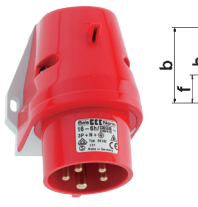

QUICK CONNECT by Bals

A _{контакт}	16 3	16 4	16 5	32 3	32 4	32 5	A	P	B	Арт. №	Штр.
a Ø	70,0	78,0	86,0	94,0	94,0	101,0	16	3	230	21238	10
b	95,0	95,0	97,0	118,0	118,0	117,0	16	4	400	21349	10
c	145,0	145,0	152,0	178,0	178,0	181,0	16	5	400	21239	10
d	111,0	111,0	119,0	136,0	136,0	138,5	32	3	230	21240	10
e Ø	18,0	18,0	21,0	23,0	23,0	27,0	32	4	400	21351	10
							32	5	400	21241	10

Apr: 21241

2 MB 94

Настенная вилка быстрого монтажа

- Пружинные клеммы Квик-Коннект
- Кабельный ввод в верхней (открытый) и один в нижней части (закрытый)
- Степень защиты IP44

QUICK CONNECT by Bals

A _{контакт}	16 3	16 4	16 5	32 3	32 4	32 5	A	P	B	Арт. №	Штр.
a	59,5	72,4	72,4	79,1	79,1	79,1	16	3	230	24423	10
b	90,0	90,0	90,0	92,0	92,0	92,0	16	4	400	24392	10
c	120,0	120,0	122,0	134,0	134,0	134,0	16	5	400	242001	10
d	72,0	84,0	84,0	89,0	89,0	89,0	32	3	230	24402	10
e	62,0	77,0	77,0	84,0	84,0	84,0	32	4	400	24405	10
f	33,5	33,5	33,5	30,0	30,0	30,0	32	5	400	242002	10
h	9,0	9,0	9,0	9,0	9,0	9,0					
i	5,5	5,5	5,5	5,5	5,5	5,5					
k	8,0	9,0	9,0	9,0	9,0	9,0					
l	21,0	21,0	21,0	21,0	21,0	21,0					
m	72,0	87,0	87,0	94,0	94,0	94,0					
n	M20	M25	M25	M25	M25	M25					

Apr: 242001

5 MB 44

Вилка панельная с пружинными клеммами

- Пружинные клеммы Квик-Коннект
- Фланец 75 x75 мм
- Степень защиты IP44

QUICK CONNECT by Bals

A _{контакт}	16 3	16 4	16 5	32 3	32 4	32 5	A	P	B	Арт. №	Штр.
a	75,0	75,0	75,0	75,0	75,0	75,0	16	3	230	28111	10
b	75,0	75,0	75,0	75,0	75,0	75,0	16	4	400	28112	10
c	60,0	60,0	60,0	60,0	60,0	60,0	16	5	400	282001	10
d	60,0	60,0	60,0	60,0	60,0	60,0	32	3	230	28010	10
e Ø	5,5	5,5	5,5	5,5	5,5	5,5	32	4	400	28012	10
f	7,0	7,0	7,0	7,0	7,0	7,0	32	5	400	282002	10
h	43,0	43,0	43,0	53,0	53,0	53,0					
i	39,0	39,0	39,0	50,0	50,0	50,0					
k Ø	42,0	48,0	61,0	57,0	57,0	60,0					
l	-	-	5,0	2,0	2,0	-					
m	30,0	30,0	25,0	28,0	28,0	30,0					